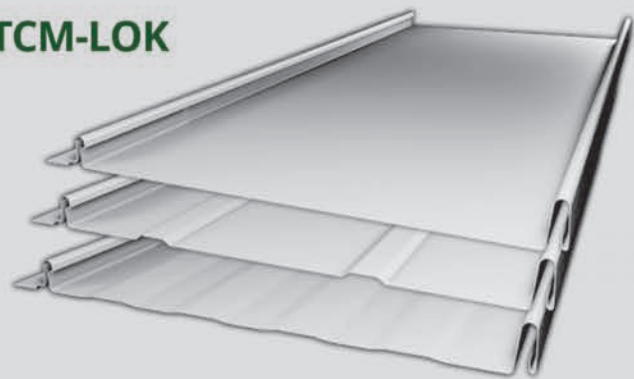

TCM-LOK

Our Experience

In working with Tri County Metals, both our Customer Service Representatives and Outside Sales Representatives have the experience to help you put together a comprehensive metal roofing package.

*Selecting your new metal roof
IS AS EASY AS 1-2-3!*

LET'S PUT AN ESTIMATE TOGETHER

877-766-3309