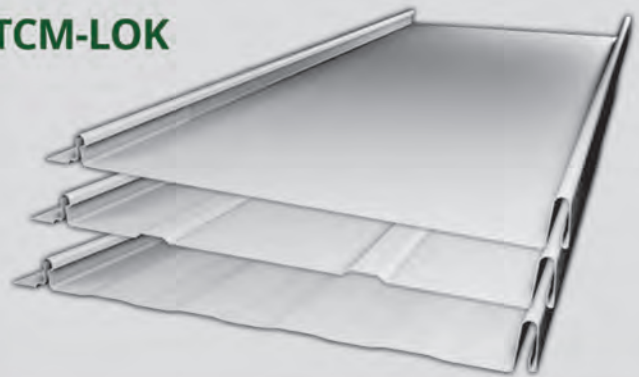

TCM-LOK

Our Experience

In working with Tri County Metals, both our Customer Service Representatives and Outside Sales Representatives have the experience to help you put together a comprehensive metal roofing package.

*Selecting your new metal roof
IS AS EASY AS 1-2-3!*

LET'S PUT AN ESTIMATE TOGETHER

877-766-3309