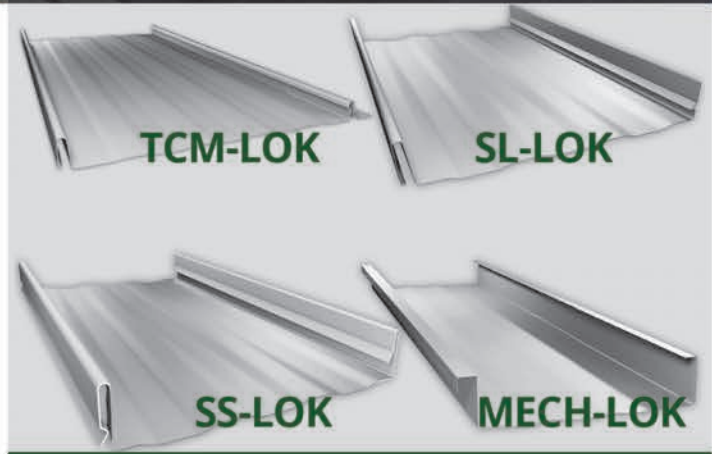

Offering these colors for our TCM-LOK, SL-LOK, SS-LOK, and MECH-LOK panels in 24 GA

Why TCM?

We offer the very best product, at the best prices, with timely service with pick-up or delivery. Let us help you with your project.

- ✓ Color Choices
- ✓ Trims
- ✓ Product Approvals
- ✓ Accessories
- ✓ CAD Services
- ✓ Solid Warranty

Need Financing? We can help!

Our Experience

In working with Tri County Metals, both our Customer Service Representatives and Outside Sales Representatives have the experience to help you put together a comprehensive metal roofing package.

LET'S PUT AN ESTIMATE TOGETHER

877-766-3309

*Selecting your new metal roof
IS AS EASY AS 1-2-3!*