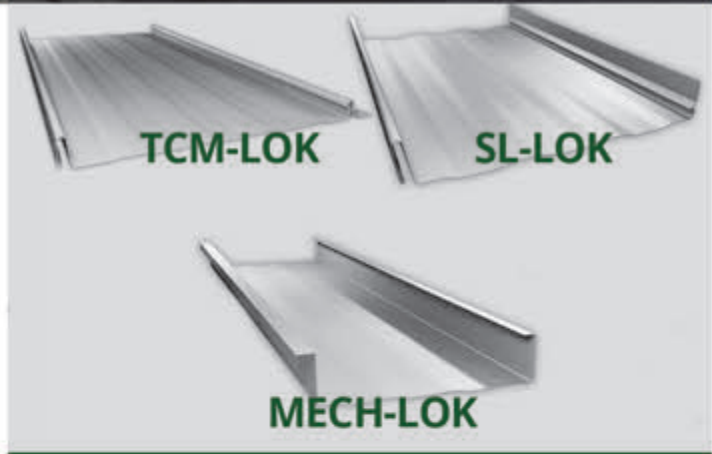

Offering these colors for our TCM-LOK, SL-LOK, SS-LOK, and MECH-LOK panels in 24 GA

Why TCM?

We offer the very best product, at the best prices, with timely service with pick-up or delivery. Let us help you with your project.

- ✓ Color Choices
- ✓ Product Approvals
- ✓ CAD Services
- ✓ Trims
- ✓ Accessories
- ✓ Solid Warranty

Need Financing? We can help!

Our Experience

In working with Tri County Metals, both our Customer Service Representatives and Outside Sales Representatives have the experience to help you put together a comprehensive metal roofing package.

*Selecting your new metal roof
IS AS EASY AS 1-2-3!*

LET'S PUT AN ESTIMATE TOGETHER

877-766-3309